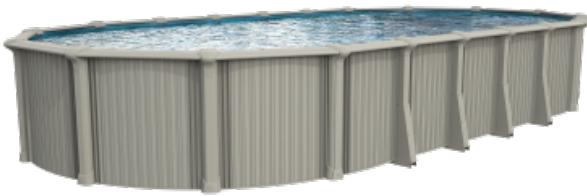

# 12' x 24' x 54" Oval - Oasis Aboveground Pool Packages

**Brand:** Sharkline

**Product Code:** Oasis1224

**Availability:** Spring Installs Available

**Weight:** 0.00oz

**Dimensions:** 24.00ft x 12.00ft x 4.50ft

### Oasis - Semi-Inground Swimming Pools

This aluminum slate wall pool is strong enough to support back fill up to 2' against the pool wall. Meaning this is a perfect pool for installations that are semi inground, installed into a slope, hill or uneven terrain.